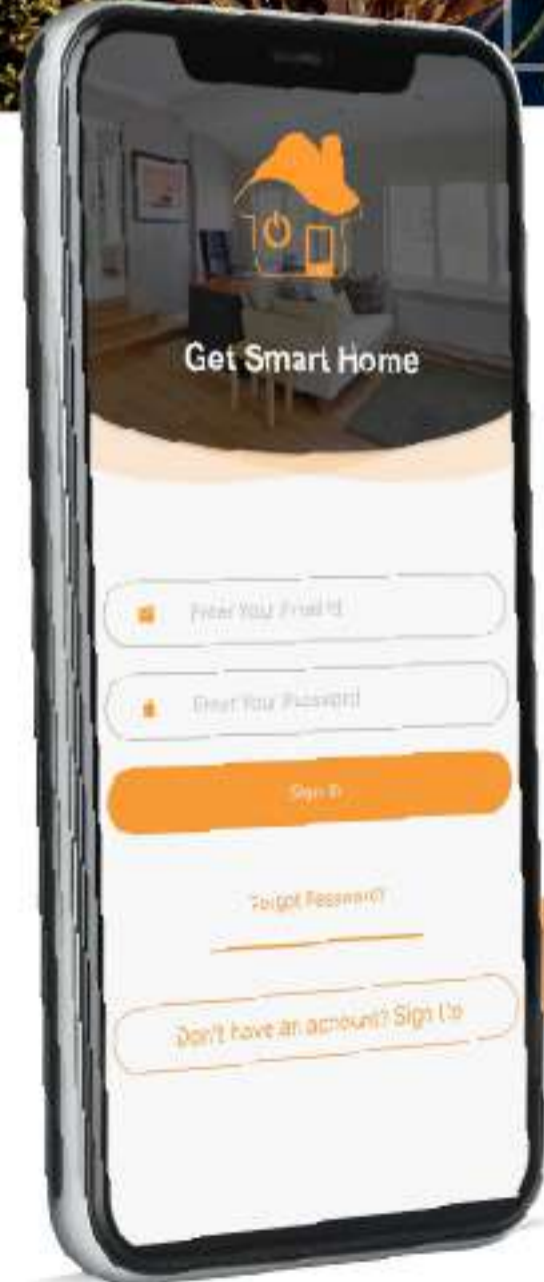

**GET SMART HOME**  
Your Home Automation Experts

**YOUR DREAM HOME IS A CONNECTED HOME**

- Smart Power
- Smart Lighting
- Smart Curtains/Blinds
- Smart Door Lock
- Entertainment
- Cooling
- Security & Safety
- Surveillance

**“ Put your home In your pocket ”**

FREE TO DOWNLOAD

# SMART DIGI- LOCK

Category : Safety / Security