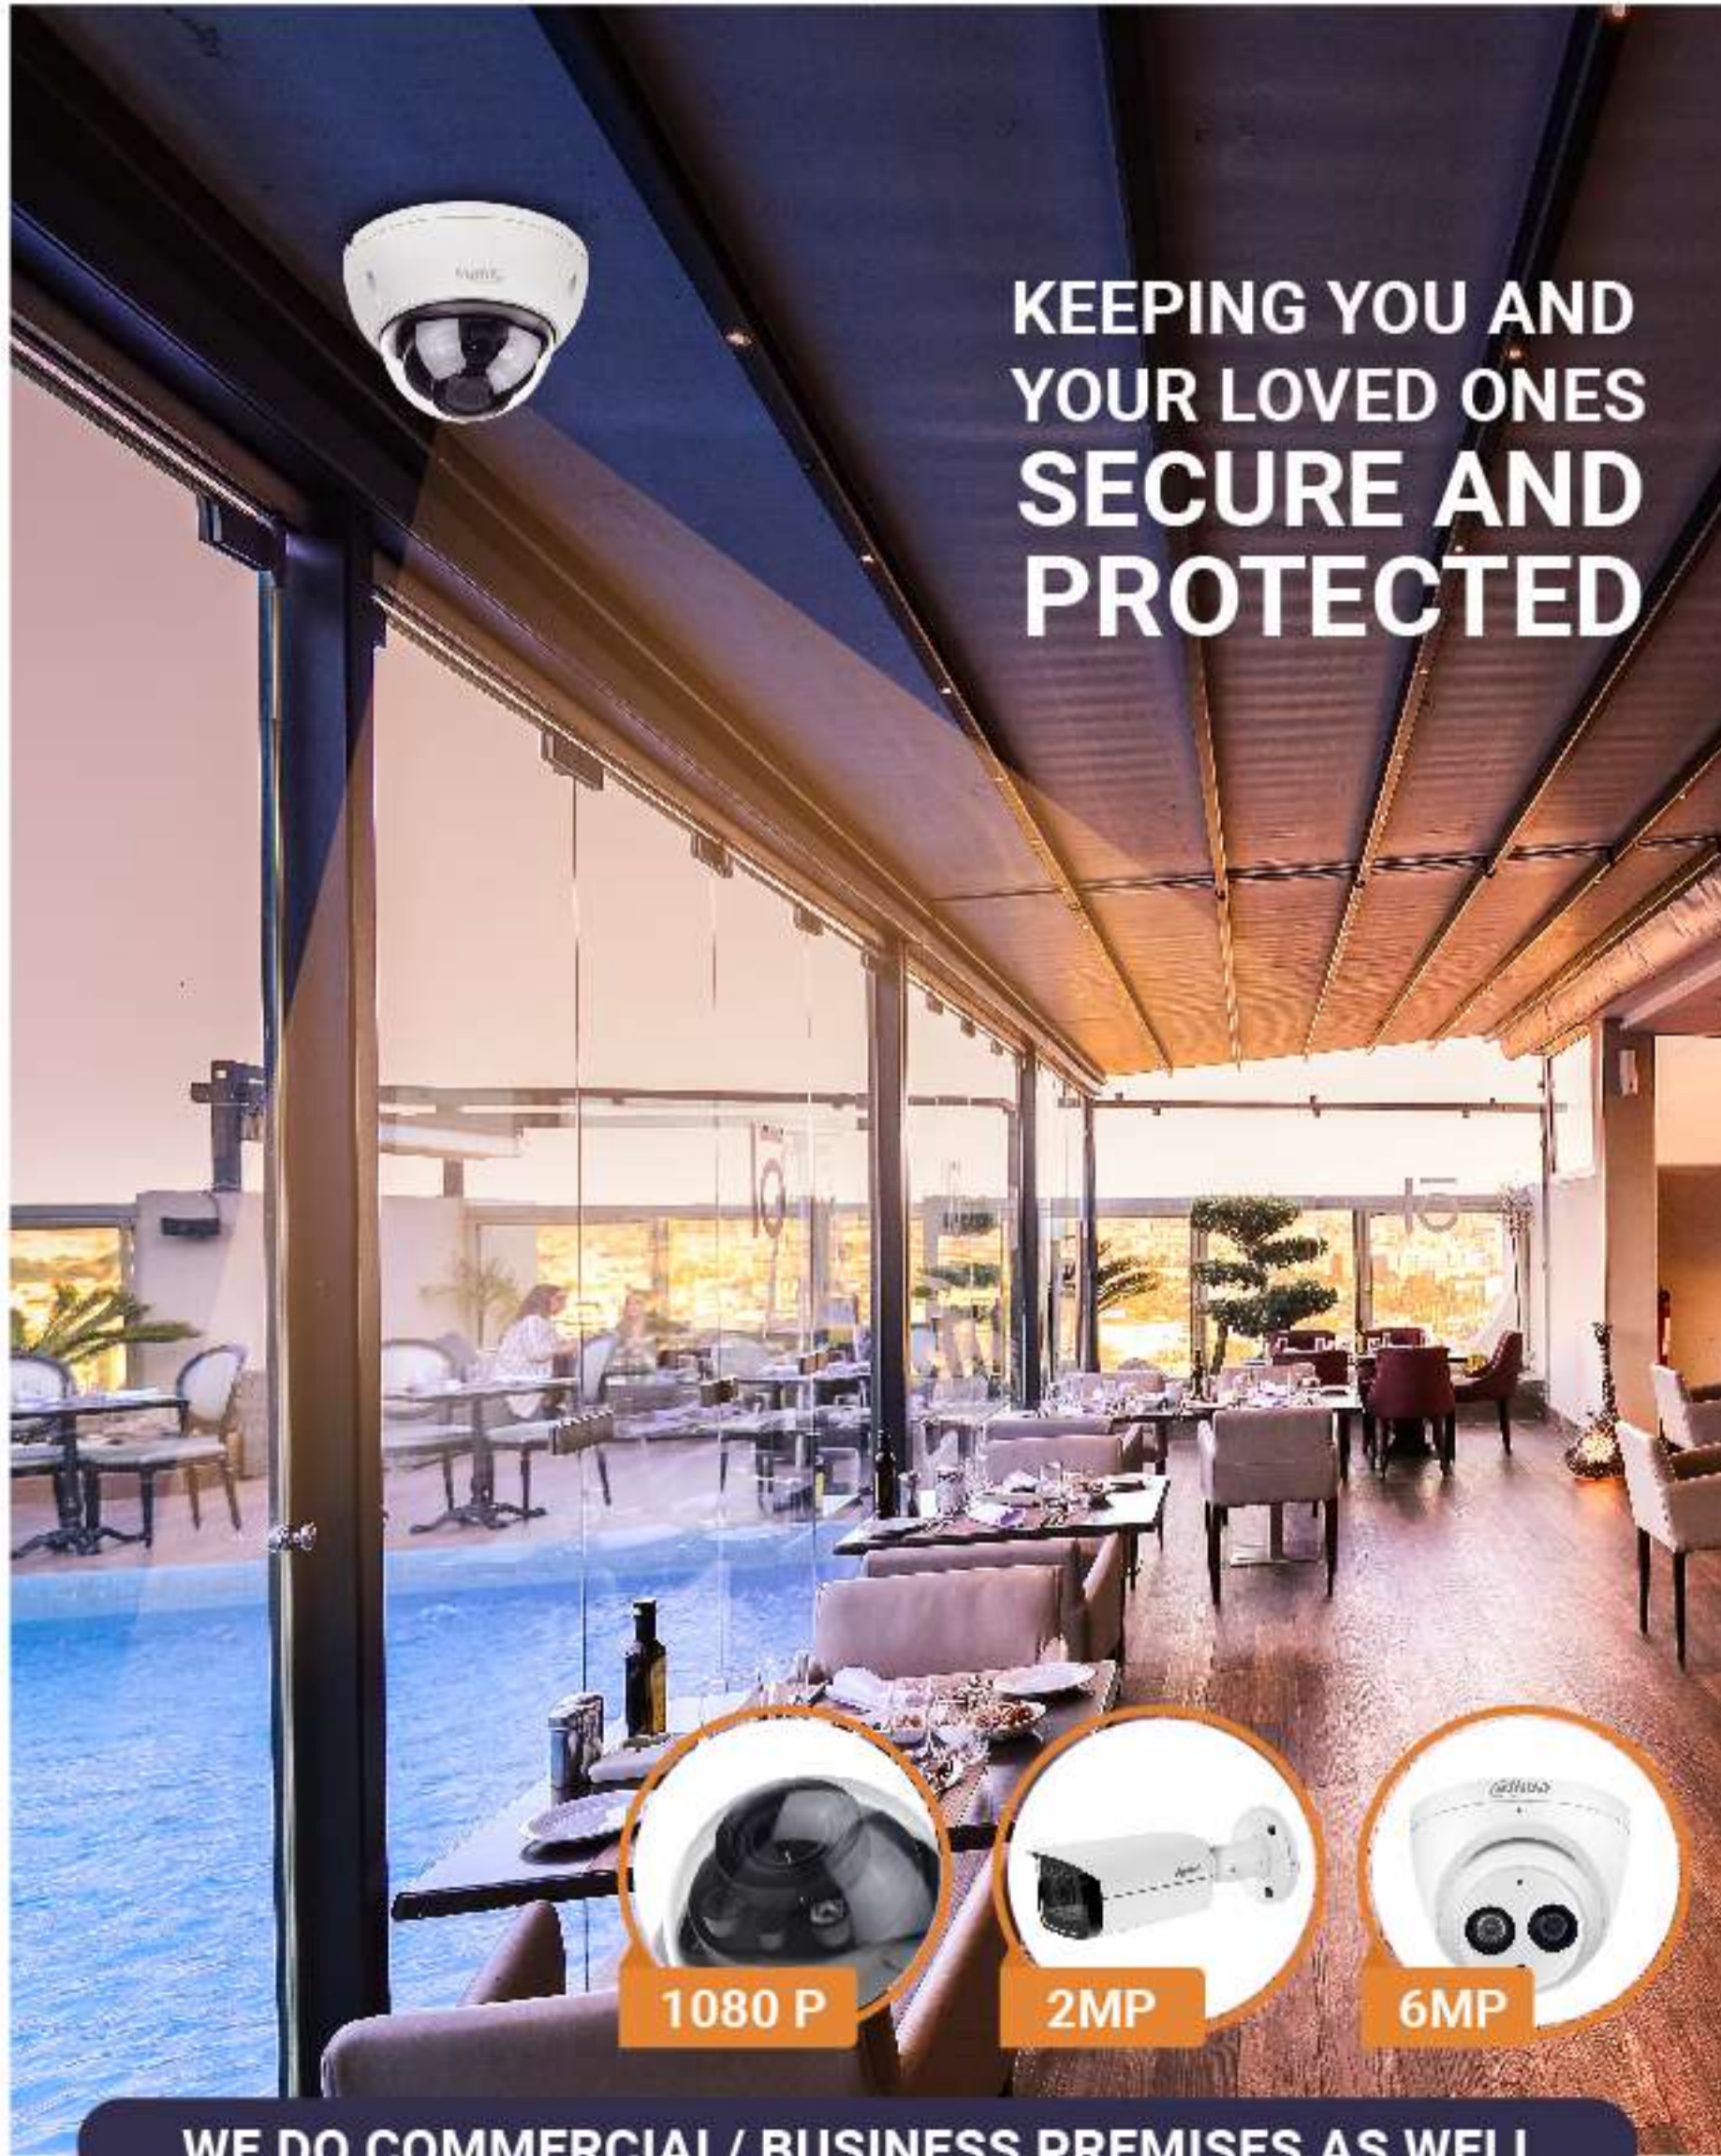

## COLOR LIGHTING THE SMART WAY

Control Ambience and Mood within the GSH App

## KEEPING YOU AND YOUR LOVED ONES SECURE AND PROTECTED

1080 P

2MP

6MP

**WE DO COMMERCIAL/ BUSINESS PREMISES AS WELL**